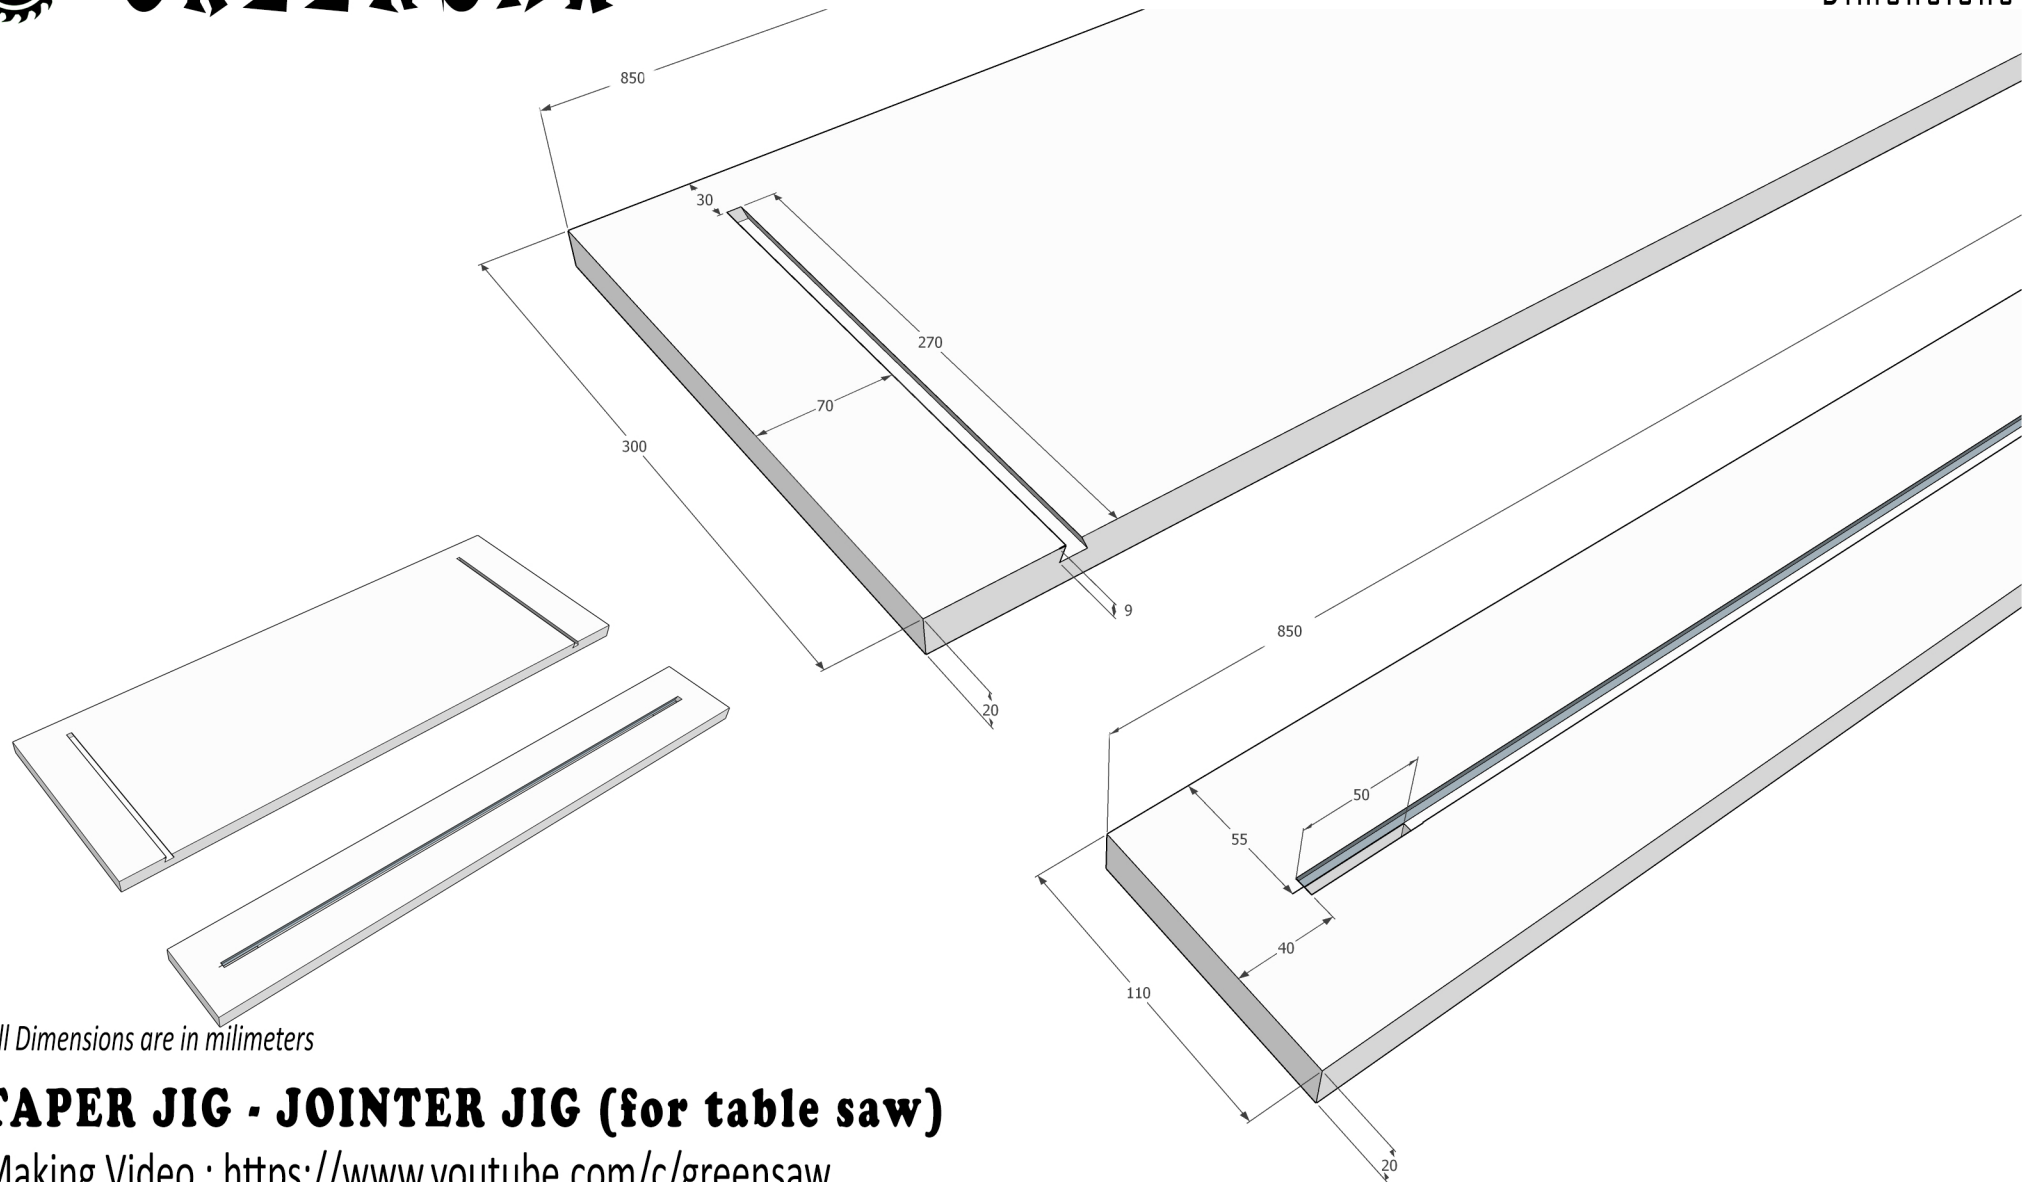

GREENSAW

Dimensions

All Dimensions are in millimeters

TAPER JIG - JOINTER JIG (for table saw)

Making Video : <https://www.youtube.com/c/greensaw>

Downloaded from www.rcturka.com.

Instagram : https://www.instagram.com/greensaw_diy/