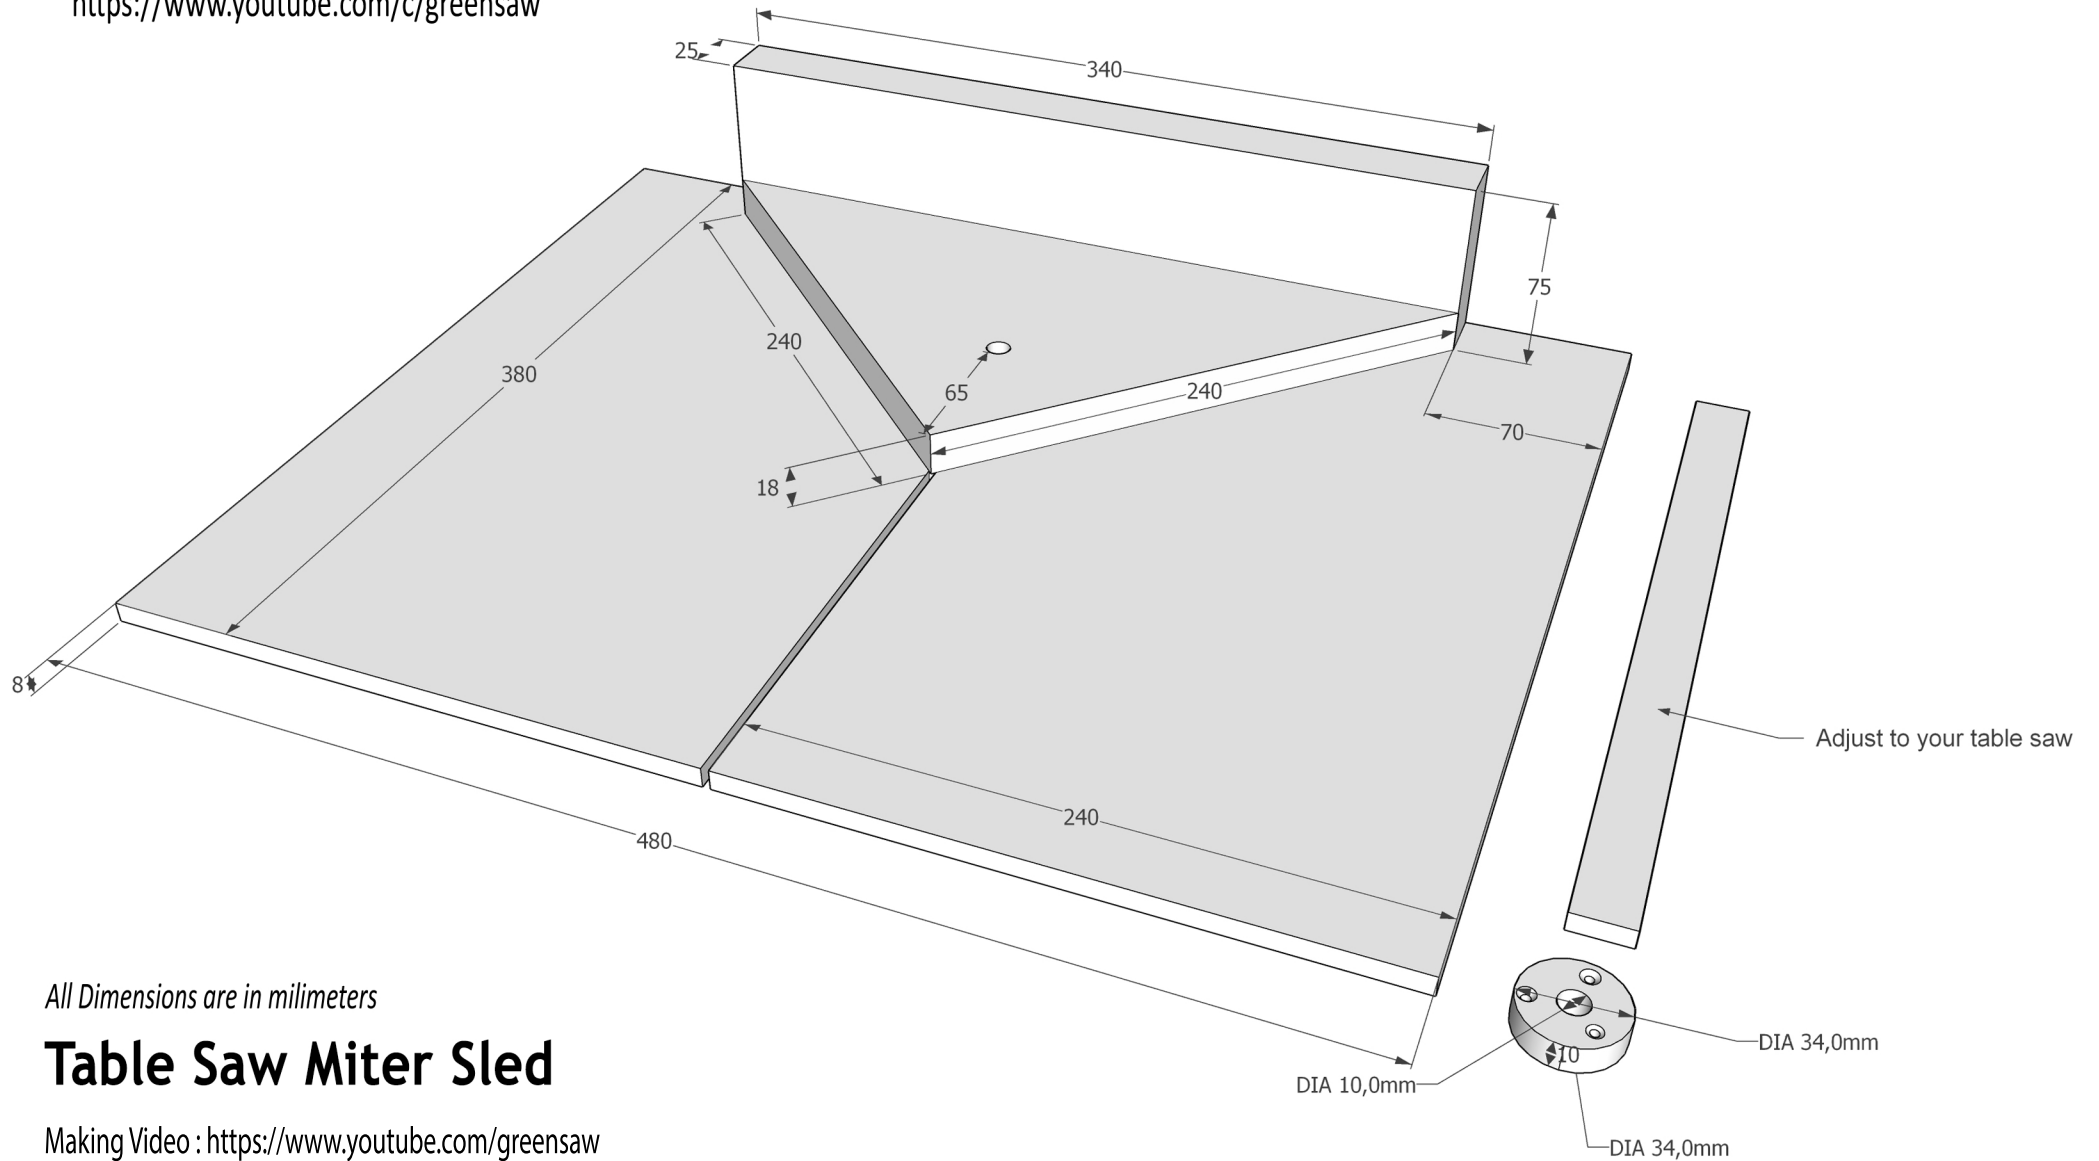

<https://www.youtube.com/c/greensaw>

Dimensions

All Dimensions are in millimeters

Table Saw Miter Sled

Making Video : <https://www.youtube.com/greensaw>

Downloaded from www.greensawdiy.com

Instagram : <https://www.instagram.com/greensawdiy/>