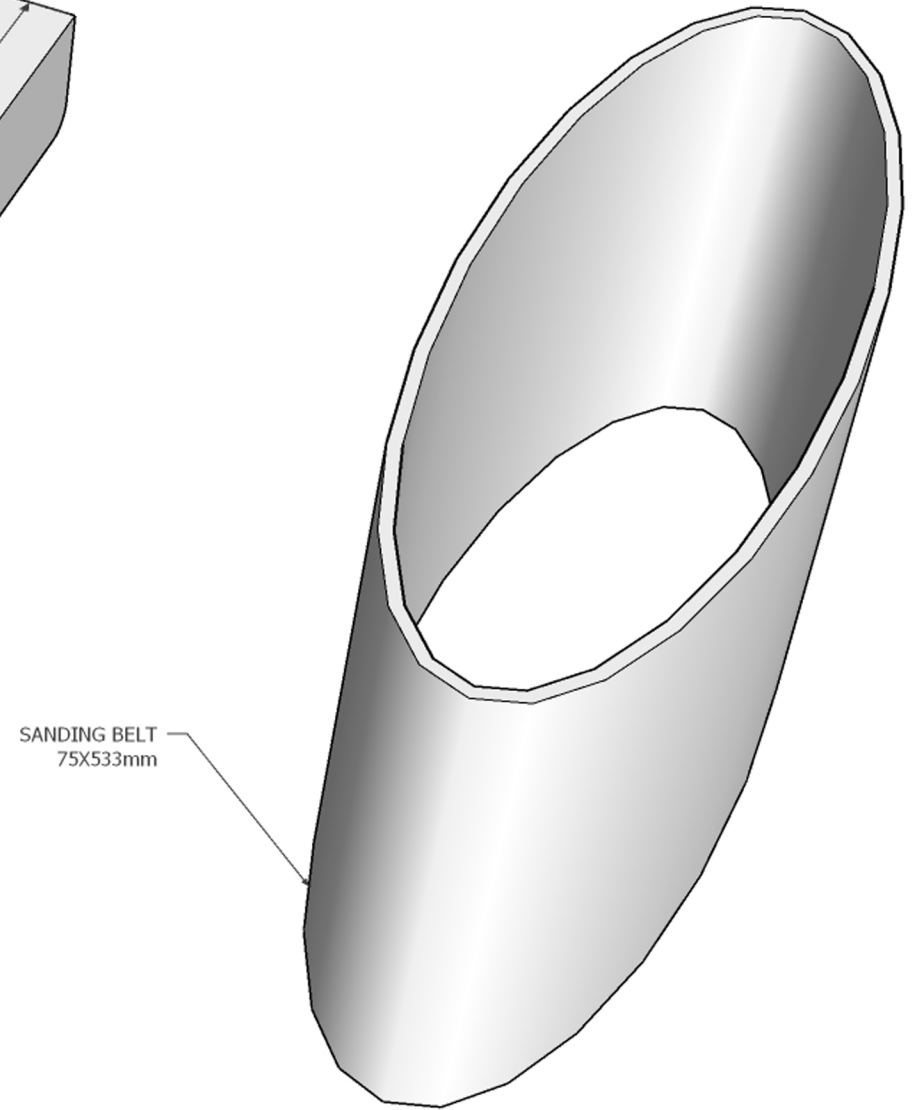

<https://www.youtube.com/c/greensaw>

Dimensions

All Dimensions are in millimeters

200mm Sanding Block

Making Video : https://youtu.be/-Dmnjd_2Fm8

Downloaded from www.greensawdiy.com.

Instagram : https://www.instagram.com/greensaw_diy/