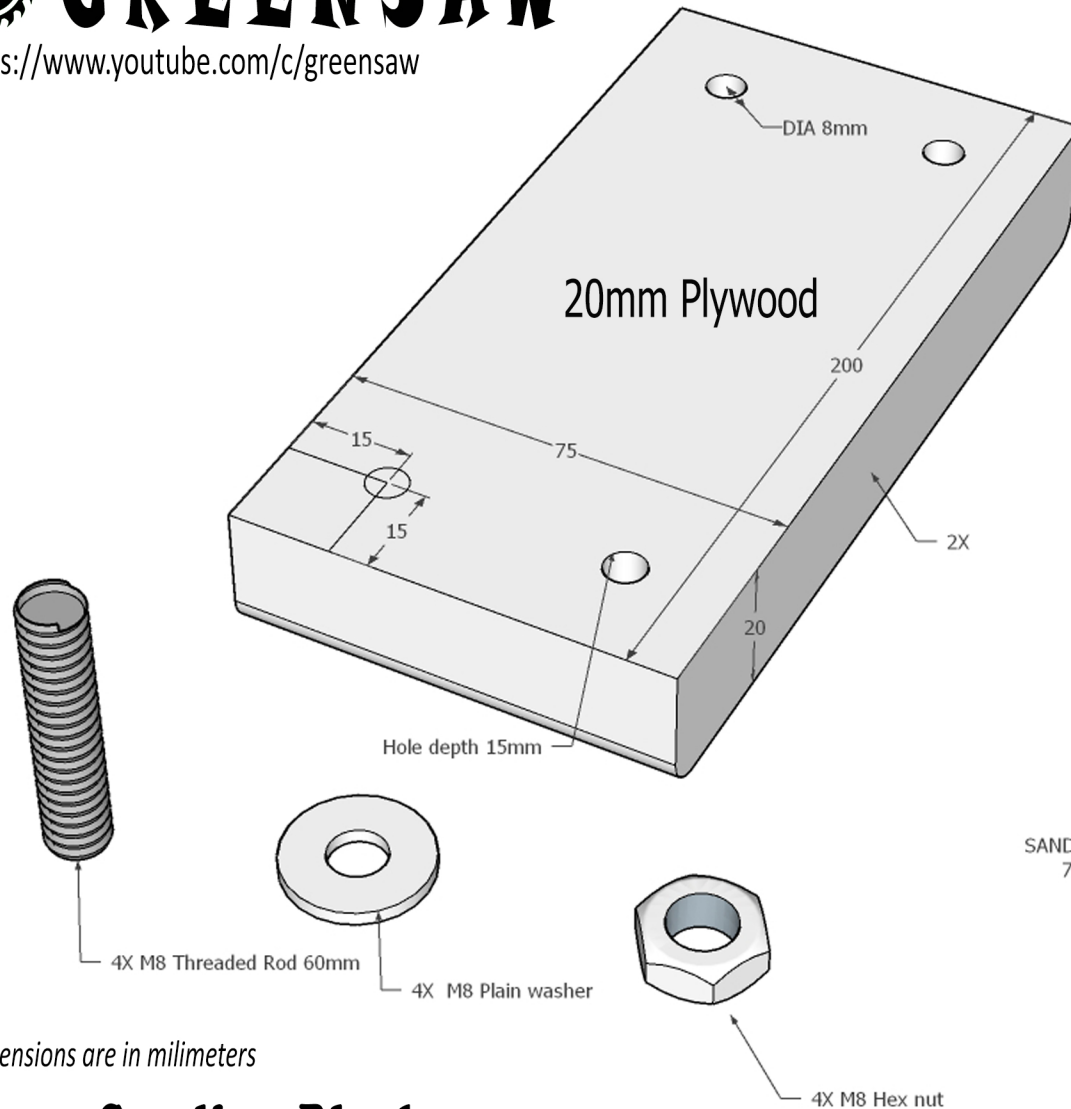

<https://www.youtube.com/c/greensaw>

Dimensions

All Dimensions are in millimeters

200mm Sanding Block

Making Video : https://youtu.be/-Dmnjd_2Fm8

Downloaded from www.greensawdiy.com.

Instagram : https://www.instagram.com/greensaw_diy/