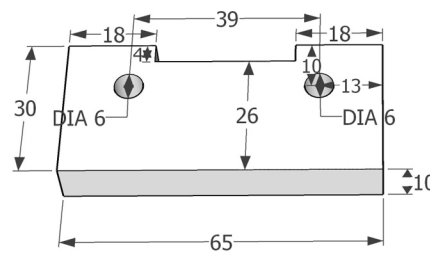

GREENSAW

<https://www.youtube.com/c/greensaw>

Dimensions

3mm metal

2X 180mm - 6mm diameter metal rod

30mm knob

All Dimensions are in millimeters.

Height Gauge