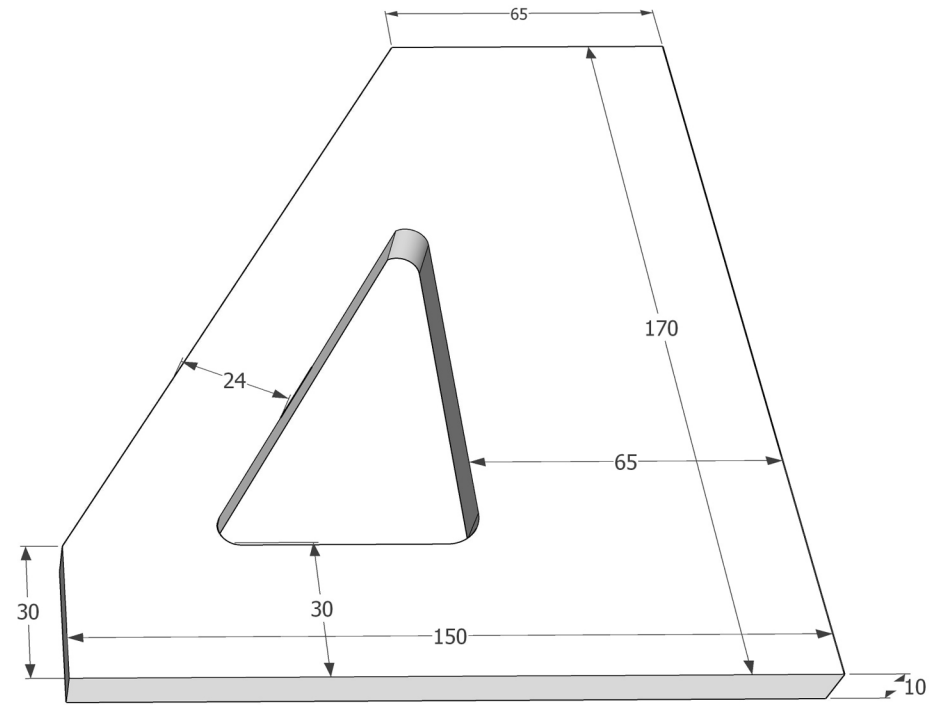

GREENSAW

<https://www.youtube.com/c/greensaw>

Dimensions

3mm metal

2X 180mm - 6mm diameter metal rod

30mm knob

All Dimensions are in millimeters.

Height Gauge