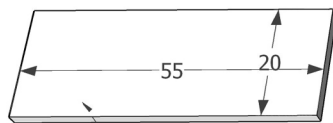

GREENSAW

<https://www.youtube.com/c/greensaw>

Dimensions

3mm metal

2X 180mm - 6mm diameter metal rod

30mm knob

All Dimensions are in millimeters.

Height Gauge