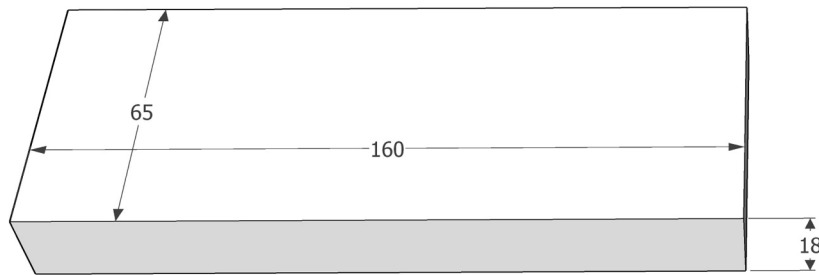

GREENSAW

<https://www.youtube.com/c/greensaw>

Dimensions

3mm metal

2X 180mm - 6mm diameter metal rod

30mm knob

All Dimensions are in millimeters.

Height Gauge