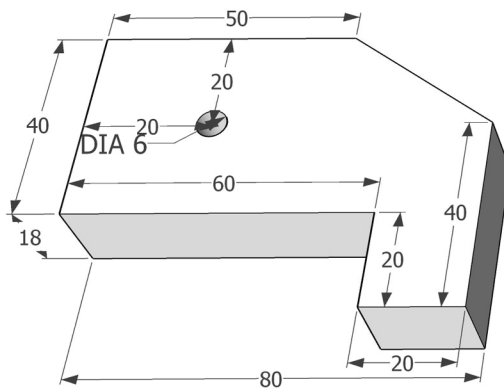

GREENSAW

<https://www.youtube.com/c/greensaw>

Dimensions

3mm metal

2X 180mm - 6mm diameter metal rod

30mm knob

All Dimensions are in millimeters.

Height Gauge