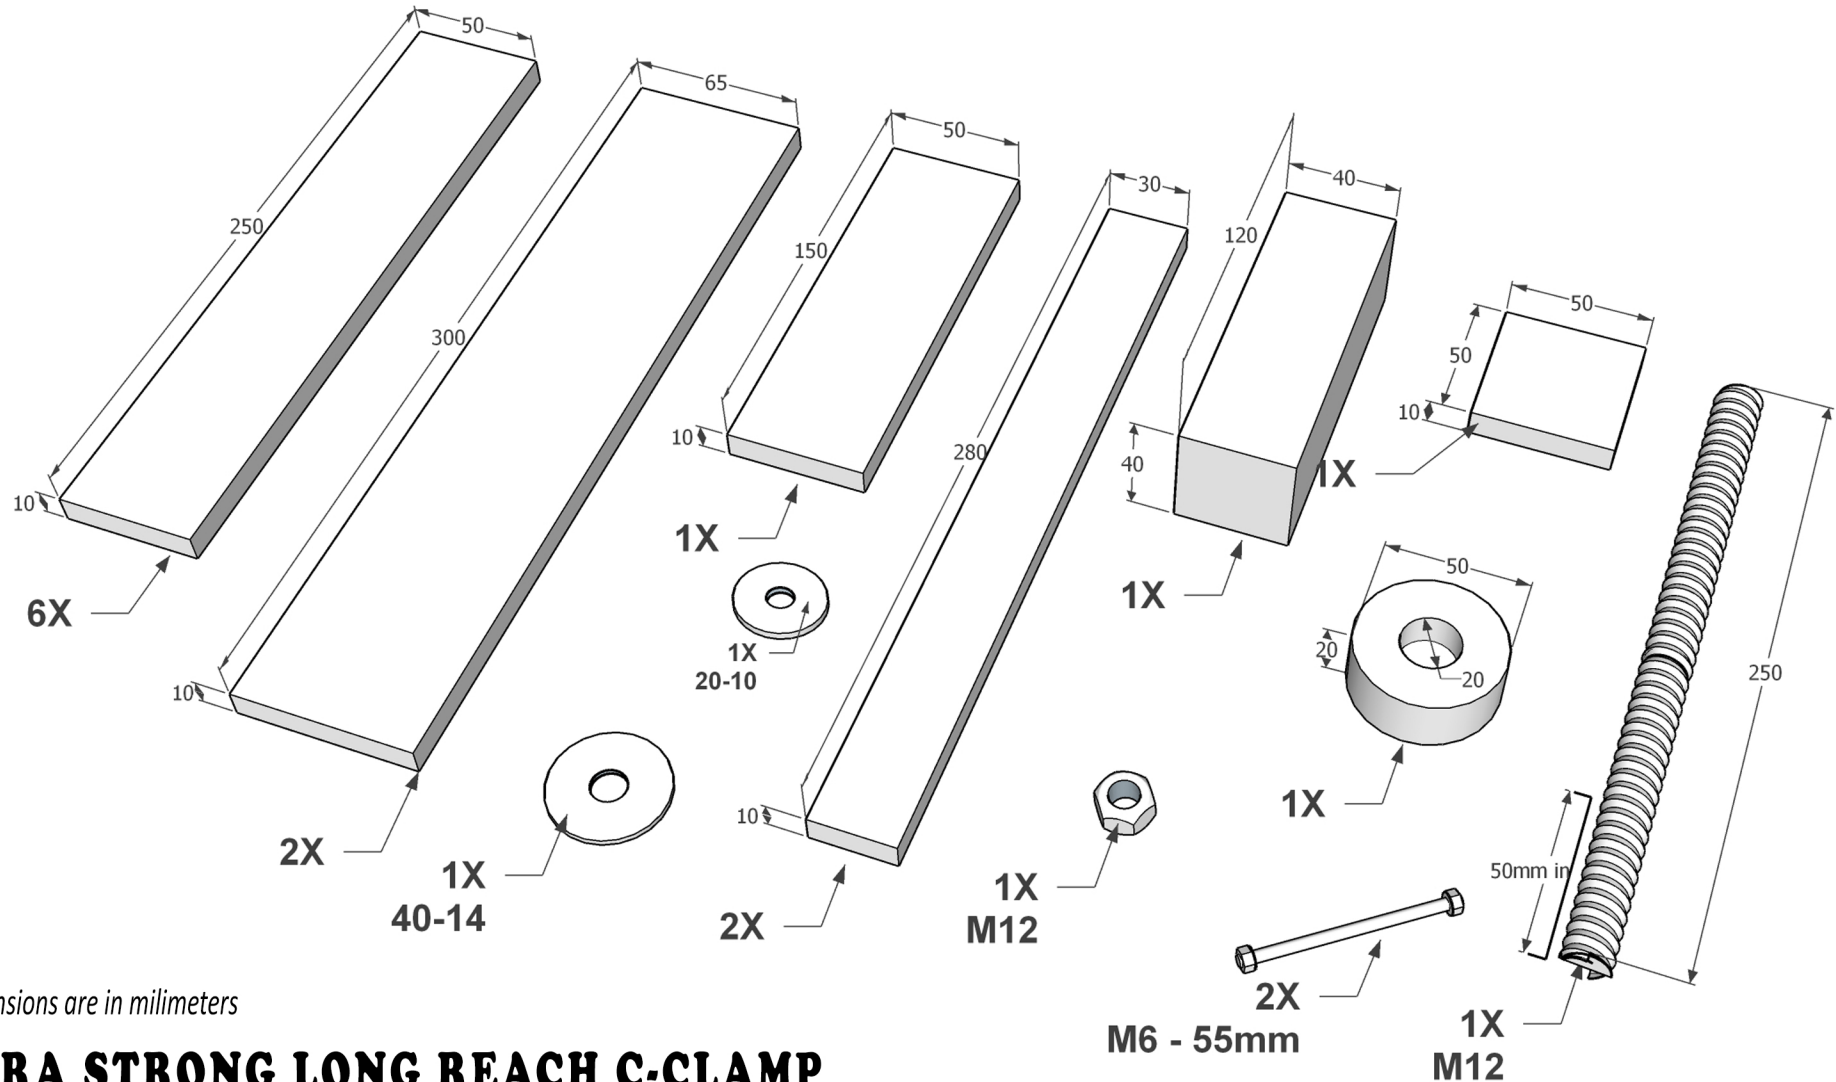

GREENSAW

Part List - Dimensions

All Dimensions are in millimeters

EXTRA STRONG LONG REACH C-CLAMP

Making Video : <https://www.youtube.com/c/greensaw>

Downloaded from www.rcturka.com.

Instagram : https://www.instagram.com/greensaw_diy/